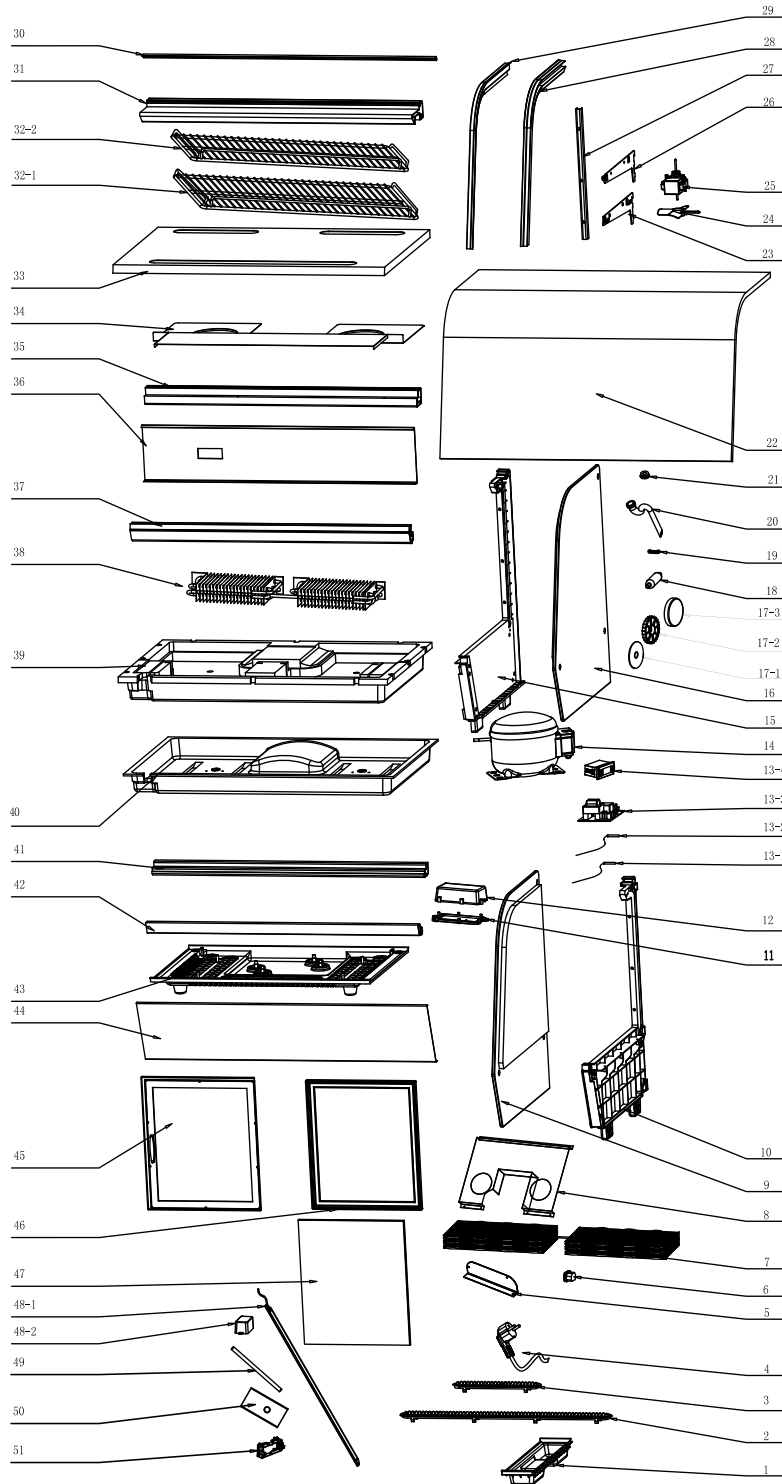

# Parts Breakdown

Model RS-CN-0160-E 27157

# Parts Breakdown